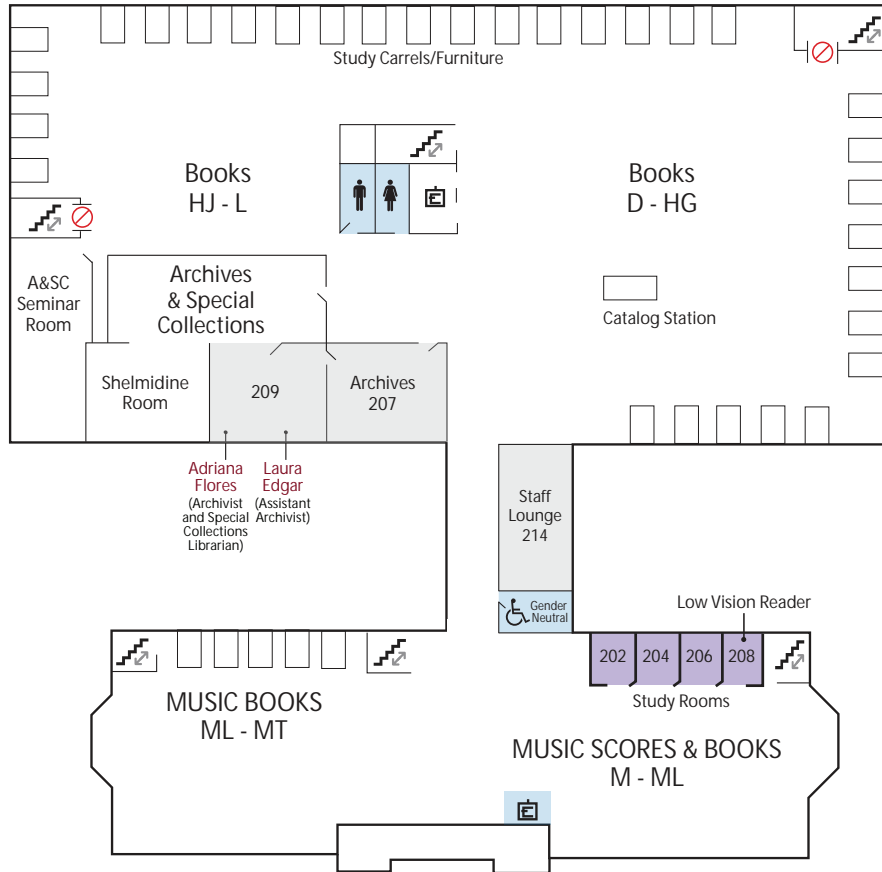

University of Puget Sound
Collins Memorial Library

Main Floor

Lower Level

Legend

- | | |
|------------------|----------------|
| Computer | Reference Help |
| Elevator | Restroom |
| Emergency Exit | Stairs |
| Group Study Room | Study Room |
| Non-public areas | copiers |

University of Puget Sound
Collins Memorial Library

Floor 2

Legend

- Elevator
- Emergency Exit
- Study Rooms
- Non-public areas
- Restroom
- Stairs

Floor 3

Floor 4