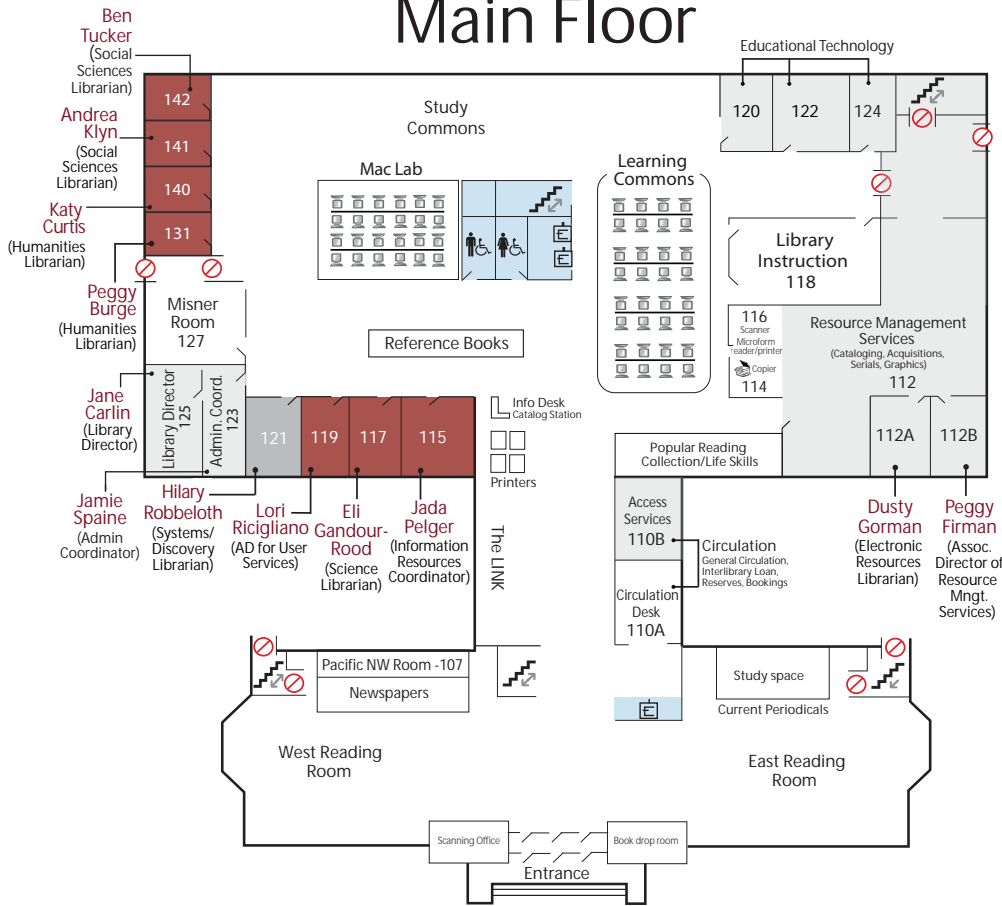

University of Puget Sound
Collins Memorial Library

Main Floor

Lower Level

Legend

- | | |
|------------------|----------------|
| Computer | Reference Help |
| Elevator | Restroom |
| Emergency Exit | Stairs |
| Group Study Room | Study Room |
| Non-public areas | copiers |

University of Puget Sound
Collins Memorial Library

Floor 2

Legend

- Elevator
- Emergency Exit
- Study Rooms
- Non-public areas
- Restroom
- Stairs

Floor 3

Floor 4