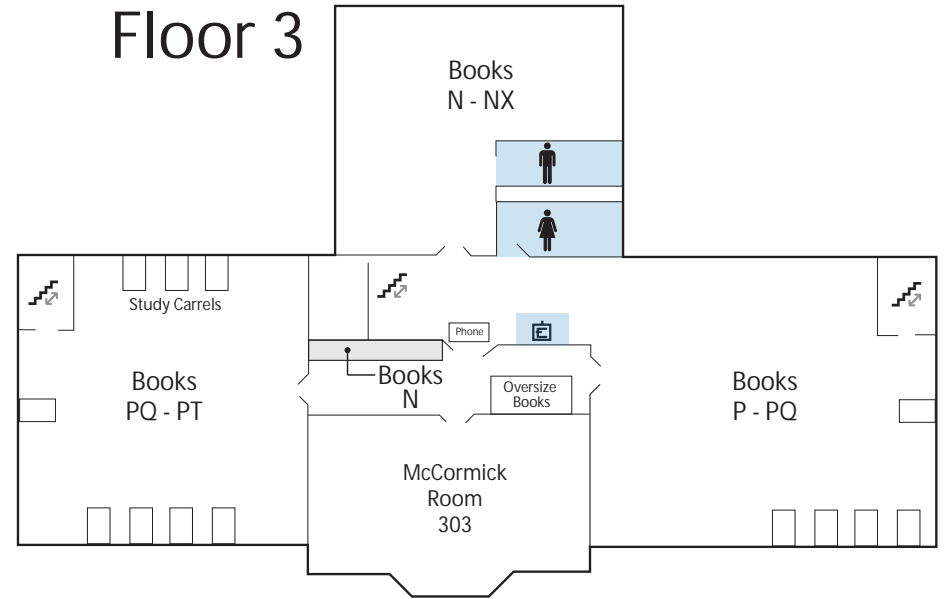

University of Puget Sound
Collins Memorial Library

Main Floor

Lower Level

Legend

- | | |
|------------------|----------------|
| Computer | Reference Help |
| Elevator | Restroom |
| Emergency Exit | Stairs |
| Group Study Room | Study Room |
| Non-public areas | copiers |

University of Puget Sound
Collins Memorial Library

Floor 2

Legend

- Elevator
- Emergency Exit
- Study Rooms
- Non-public areas
- Restroom
- Stairs

Floor 3

Floor 4