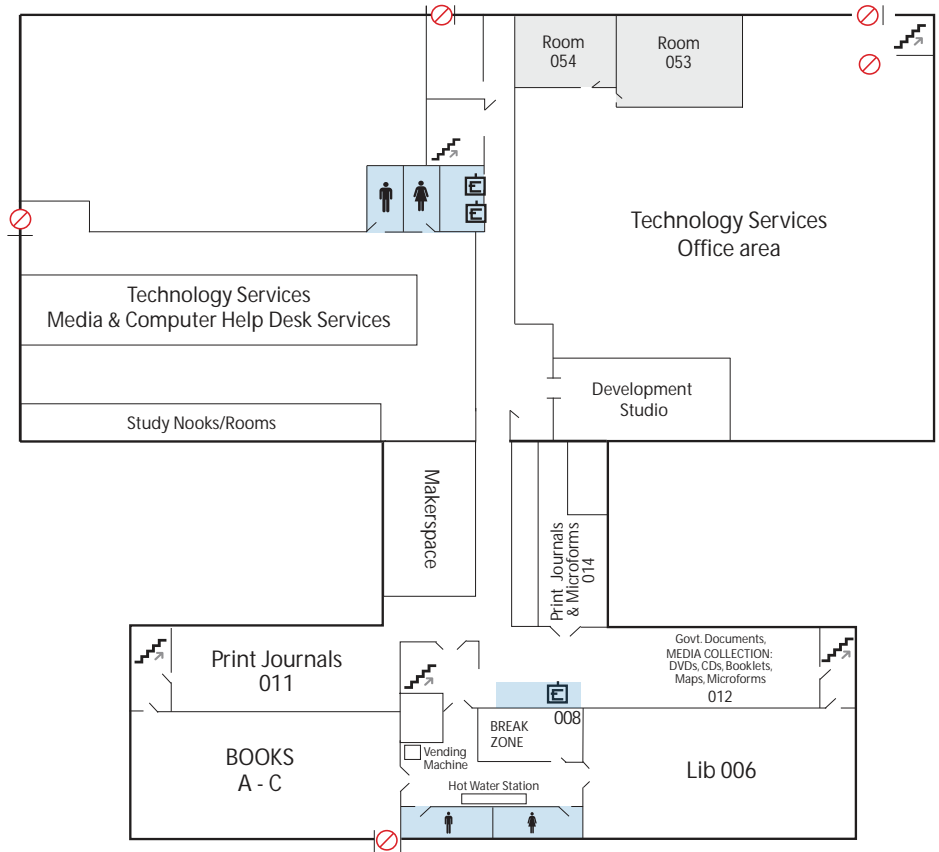

University of Puget Sound
Collins Memorial Library

Main Floor

Lower Level

Legend

- | | |
|------------------|----------------|
| Computer | Reference Help |
| Elevator | Restroom |
| Emergency Exit | Stairs |
| Group Study Room | Study Room |
| Non-public areas | copiers |

University of Puget Sound
Collins Memorial Library

Floor 2

Legend

- Elevator
- Emergency Exit
- Study Rooms
- Non-public areas
- Restroom
- Stairs

Floor 3

Floor 4