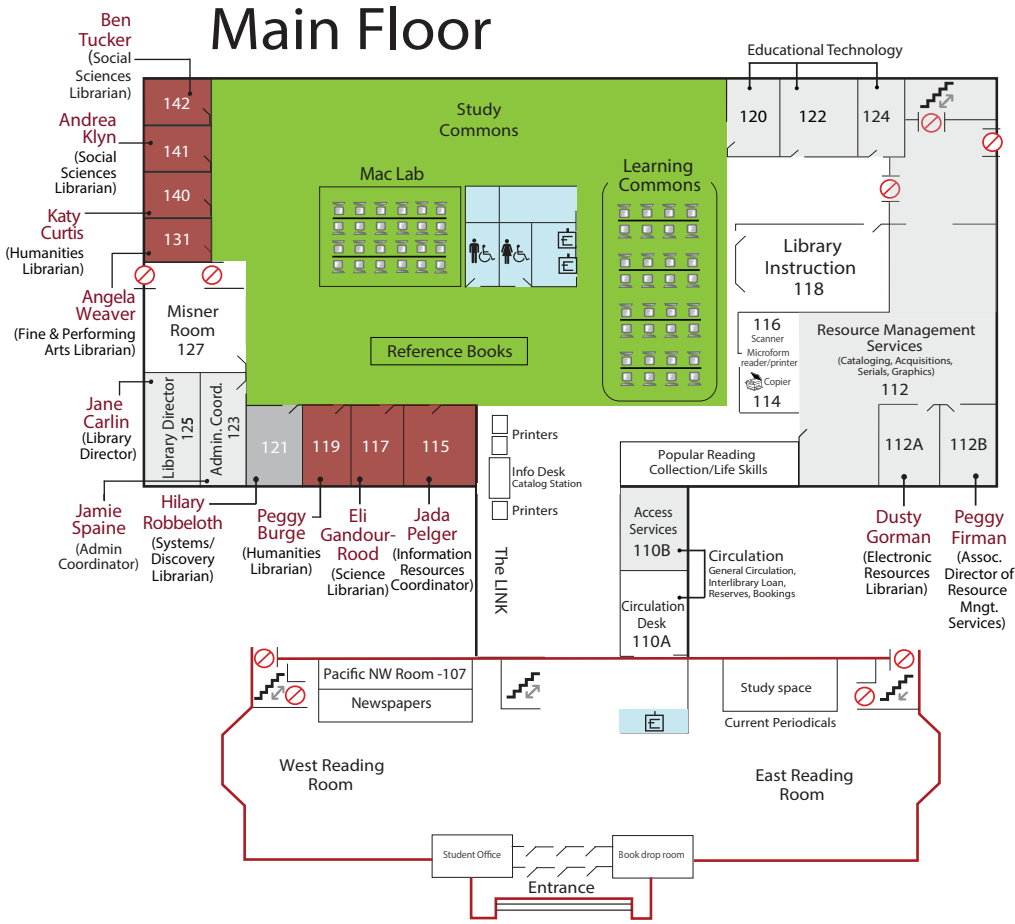

University of Puget Sound Collins Memorial Library

Main Floor

Lower Level

Legend

- Group/Collaborative Zone
- Quiet Zone
- Computer
- Elevator
- Reference Help
- Restroom
- Emergency Exit
- Stairs
- Group Study Room
- Study Room
- Non-public areas
- copiers

University of Puget Sound
Collins Memorial Library

Floor 2

Legend

- Group/Collaborative Zone
- Quiet Zone
- Elevator
- Emergency Exit
- Study Rooms
- Non-public areas
- Restroom
- Stairs

Floor 3

Floor 4