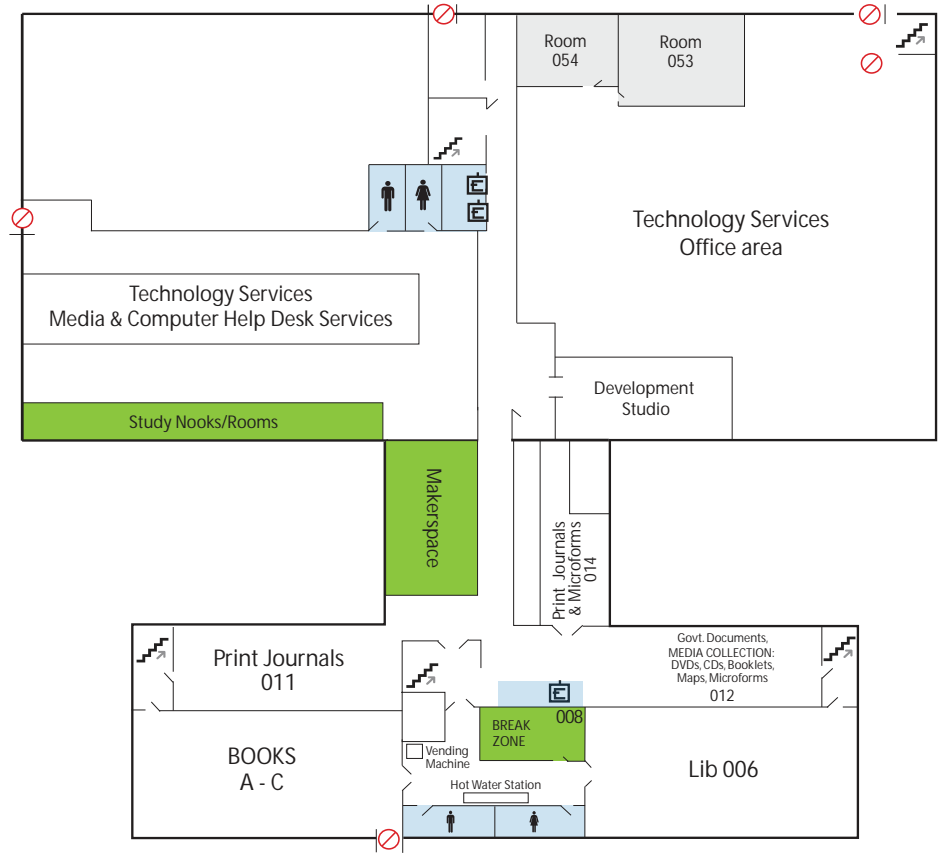

University of Puget Sound Collins Memorial Library

Main Floor

Lower Level

Legend

- Group/Collaborative Zone
- Quiet Zone
- Computer
- Elevator
- Reference Help
- Restroom
- Emergency Exit
- Stairs
- Group Study Room
- Study Room
- Non-public areas
- copiers

University of Puget Sound
Collins Memorial Library

Floor 2

Legend

- Group/Collaborative Zone
- Quiet Zone
- Elevator
- Emergency Exit
- Study Rooms
- Non-public areas
- Restroom
- Stairs

Floor 3

Floor 4