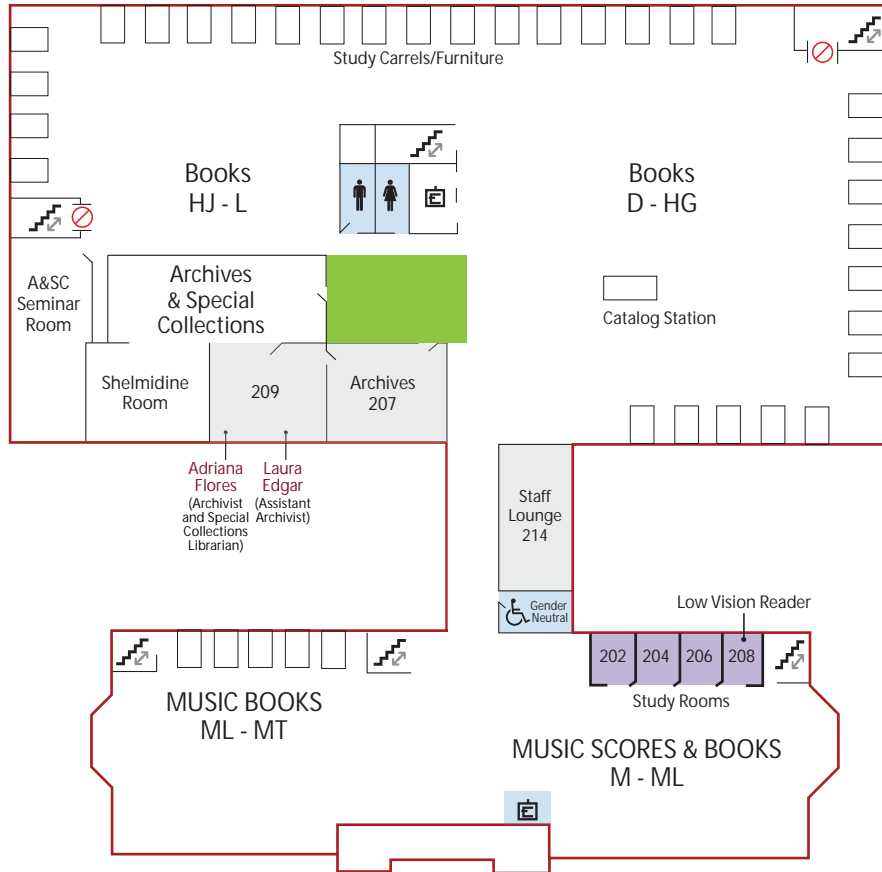

University of Puget Sound Collins Memorial Library

Main Floor

Lower Level

Legend

- Group/Collaborative Zone
- Quiet Zone
- Computer
- Elevator
- Reference Help
- Restroom
- Emergency Exit
- Stairs
- Group Study Room
- Study Room
- Non-public areas
- copiers

University of Puget Sound
Collins Memorial Library

Floor 2

Legend

- Group/Collaborative Zone
- Quiet Zone
- Elevator
- Emergency Exit
- Study Rooms
- Non-public areas
- Restroom
- Stairs

Floor 3

Floor 4