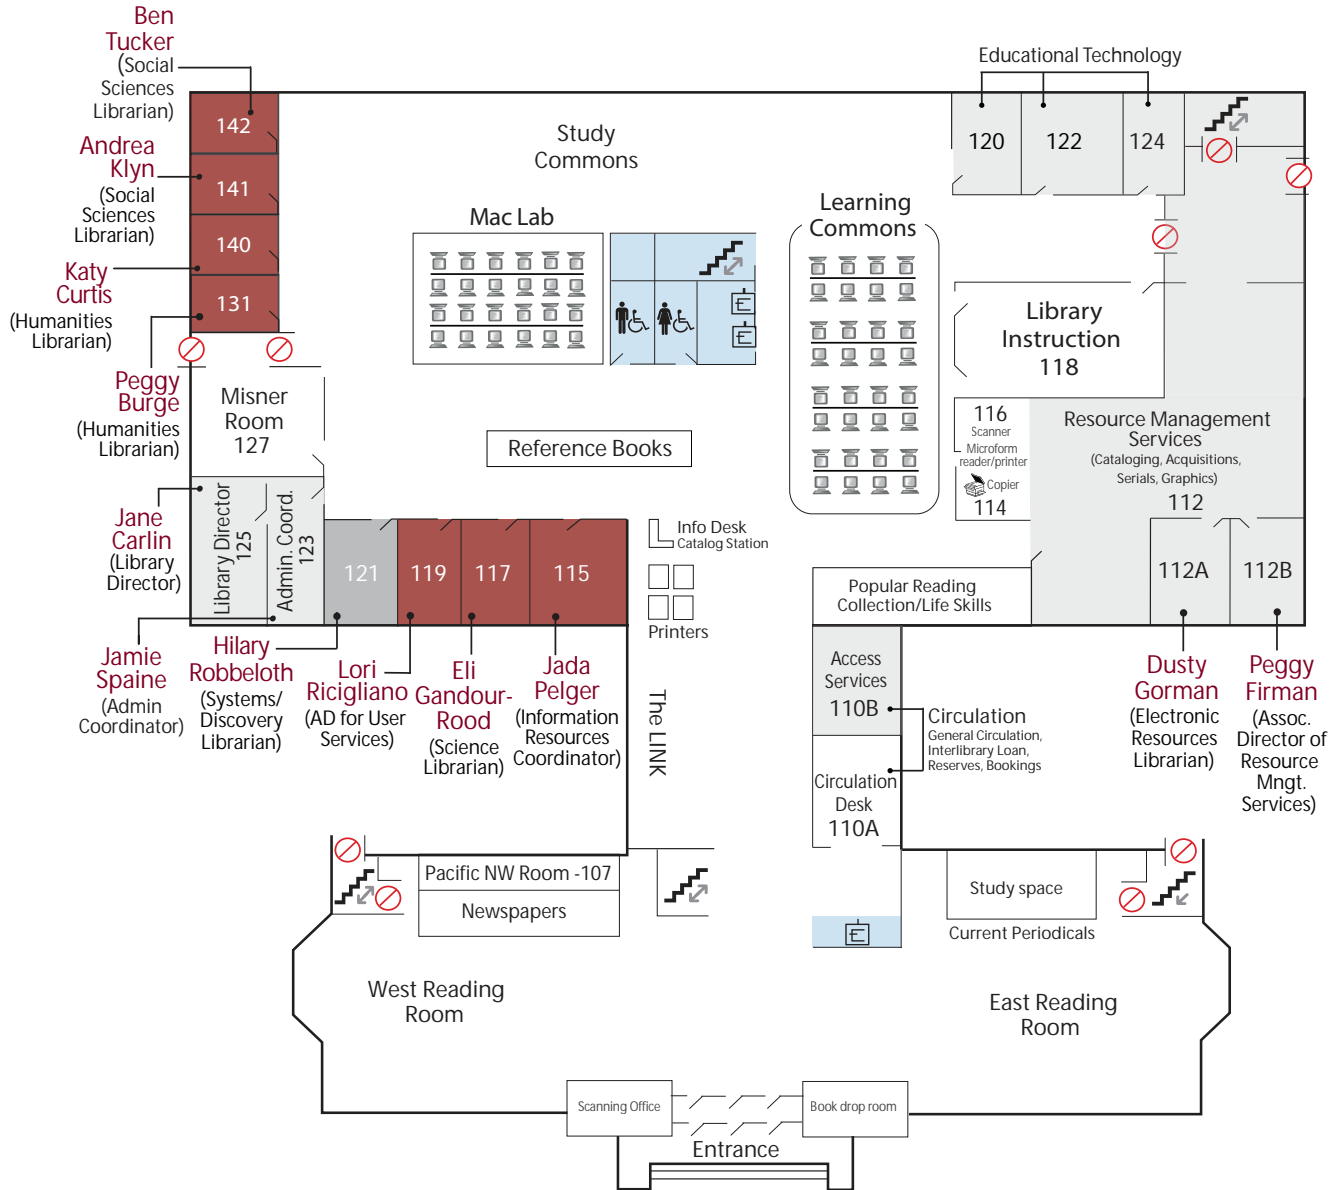

Main Floor 1

Legend

- | | |
|------------------|----------------|
| Computer | Reference Help |
| Elevator | Restroom |
| Emergency Exit | Stairs |
| Group Study Room | Study Room |
| Non-public areas | Copier |