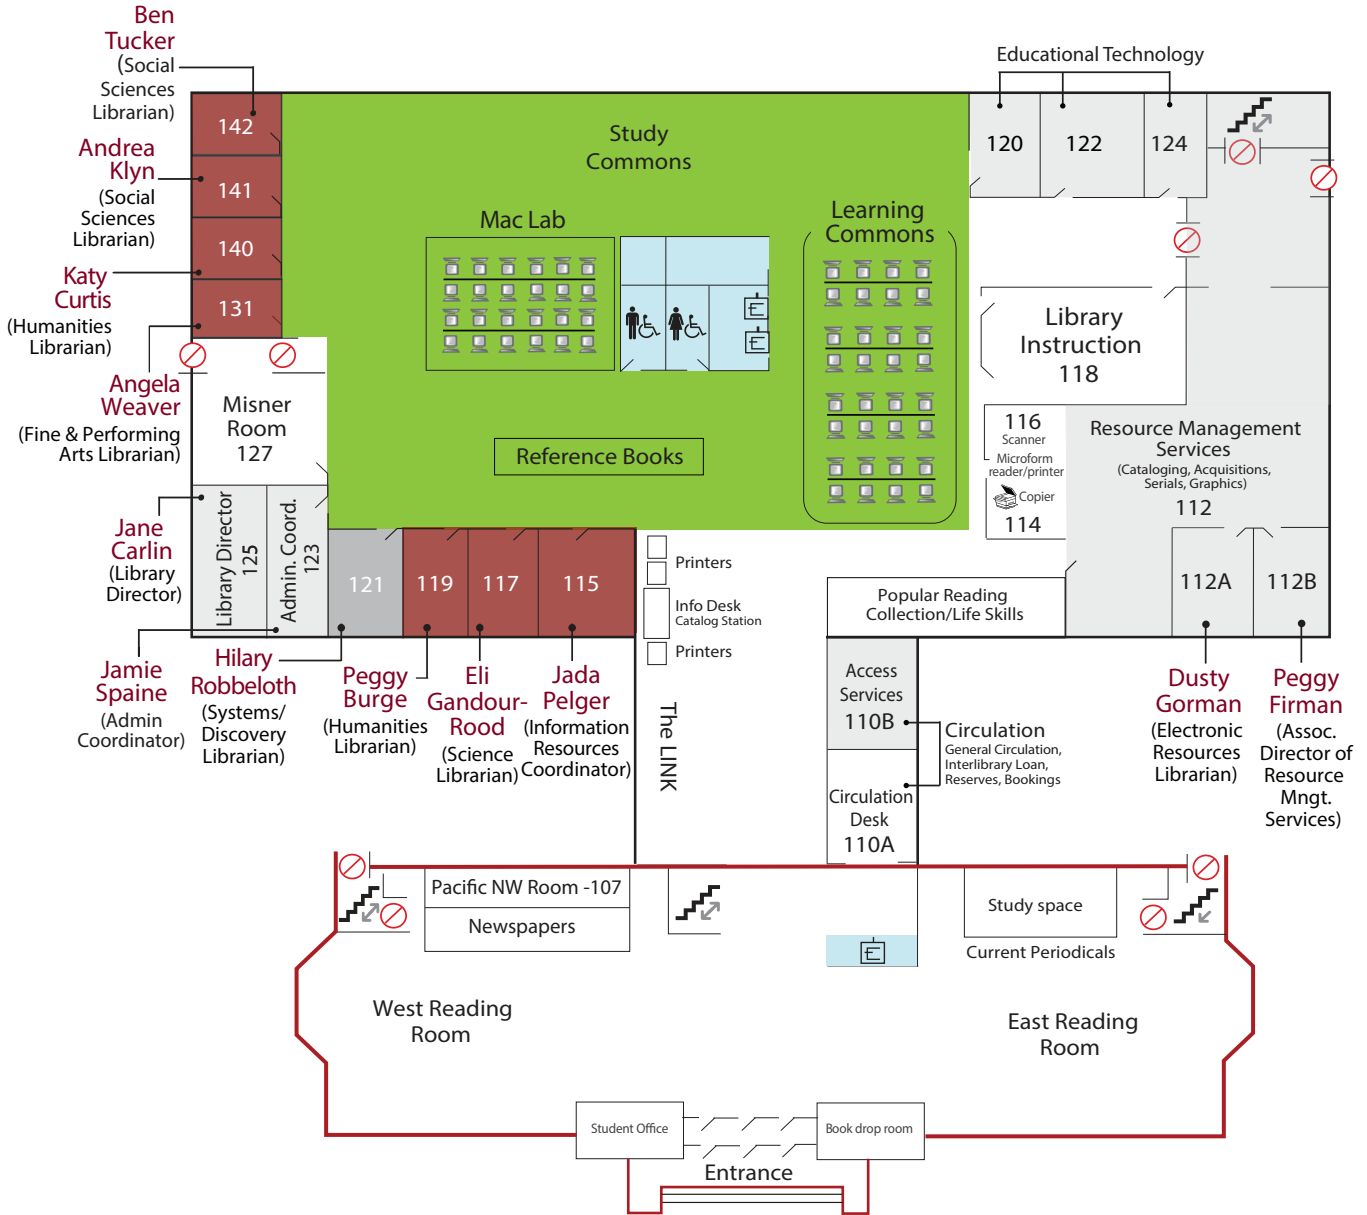

# Main Floor 1

## Legend

- |  |  |  |
|--|--|--|
| <span style="display: inline-block; width: 15px; height: 15px; background-color: #92D050; border: 1px solid black;"></span> Group/Collaborative Zone |  Computer   | <span style="display: inline-block; width: 15px; height: 15px; background-color: #A52A2A; border: 1px solid black;"></span> Reference Help |
| <span style="display: inline-block; width: 15px; height: 15px; border: 2px solid red;"></span> Quiet Zone  |  Elevator   |  Restroom   |
|  |  Emergency Exit   |  Stairs   |
|  |  Group Study Room   |  Study Room   |
|  | <span style="display: inline-block; width: 15px; height: 15px; background-color: #D3D3D3; border: 1px solid black;"></span> Non-public areas |  Copier   |