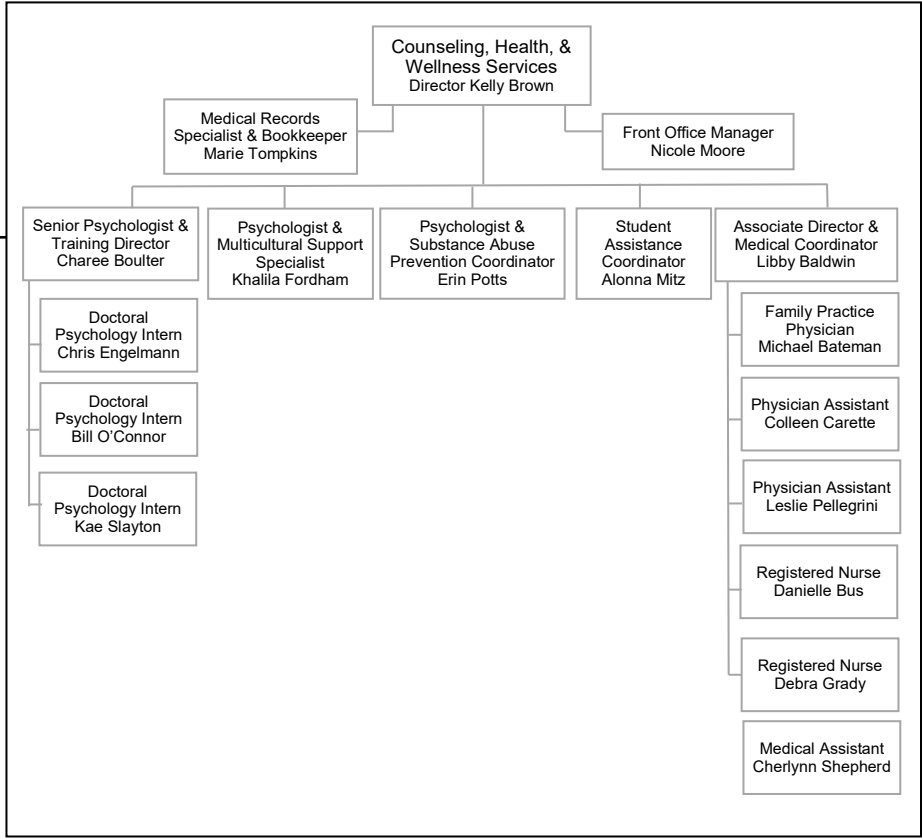

Associate Director of Residence Life
Megan FinCannon

Resident Director
(Ashley) Cooper

Resident Director
Sam Harwood

Resident Director
Taylor Letofsky

Resident Director
Francisco Perez

Assistant Director of Residence Life & Functional Analyst
Janet Frostad

Student Support
Associate Dean of Students
Marta Cady

Administrative Specialist
Andy Cornell

Wellness & Prevention Education
Associate Dean of Students
Marta Cady

Intercultural Engagement
Director Vivie Nguyen

Administrative Specialist
Michelle Shandrow

 = Members of the Senior Leadership Team (SLT)