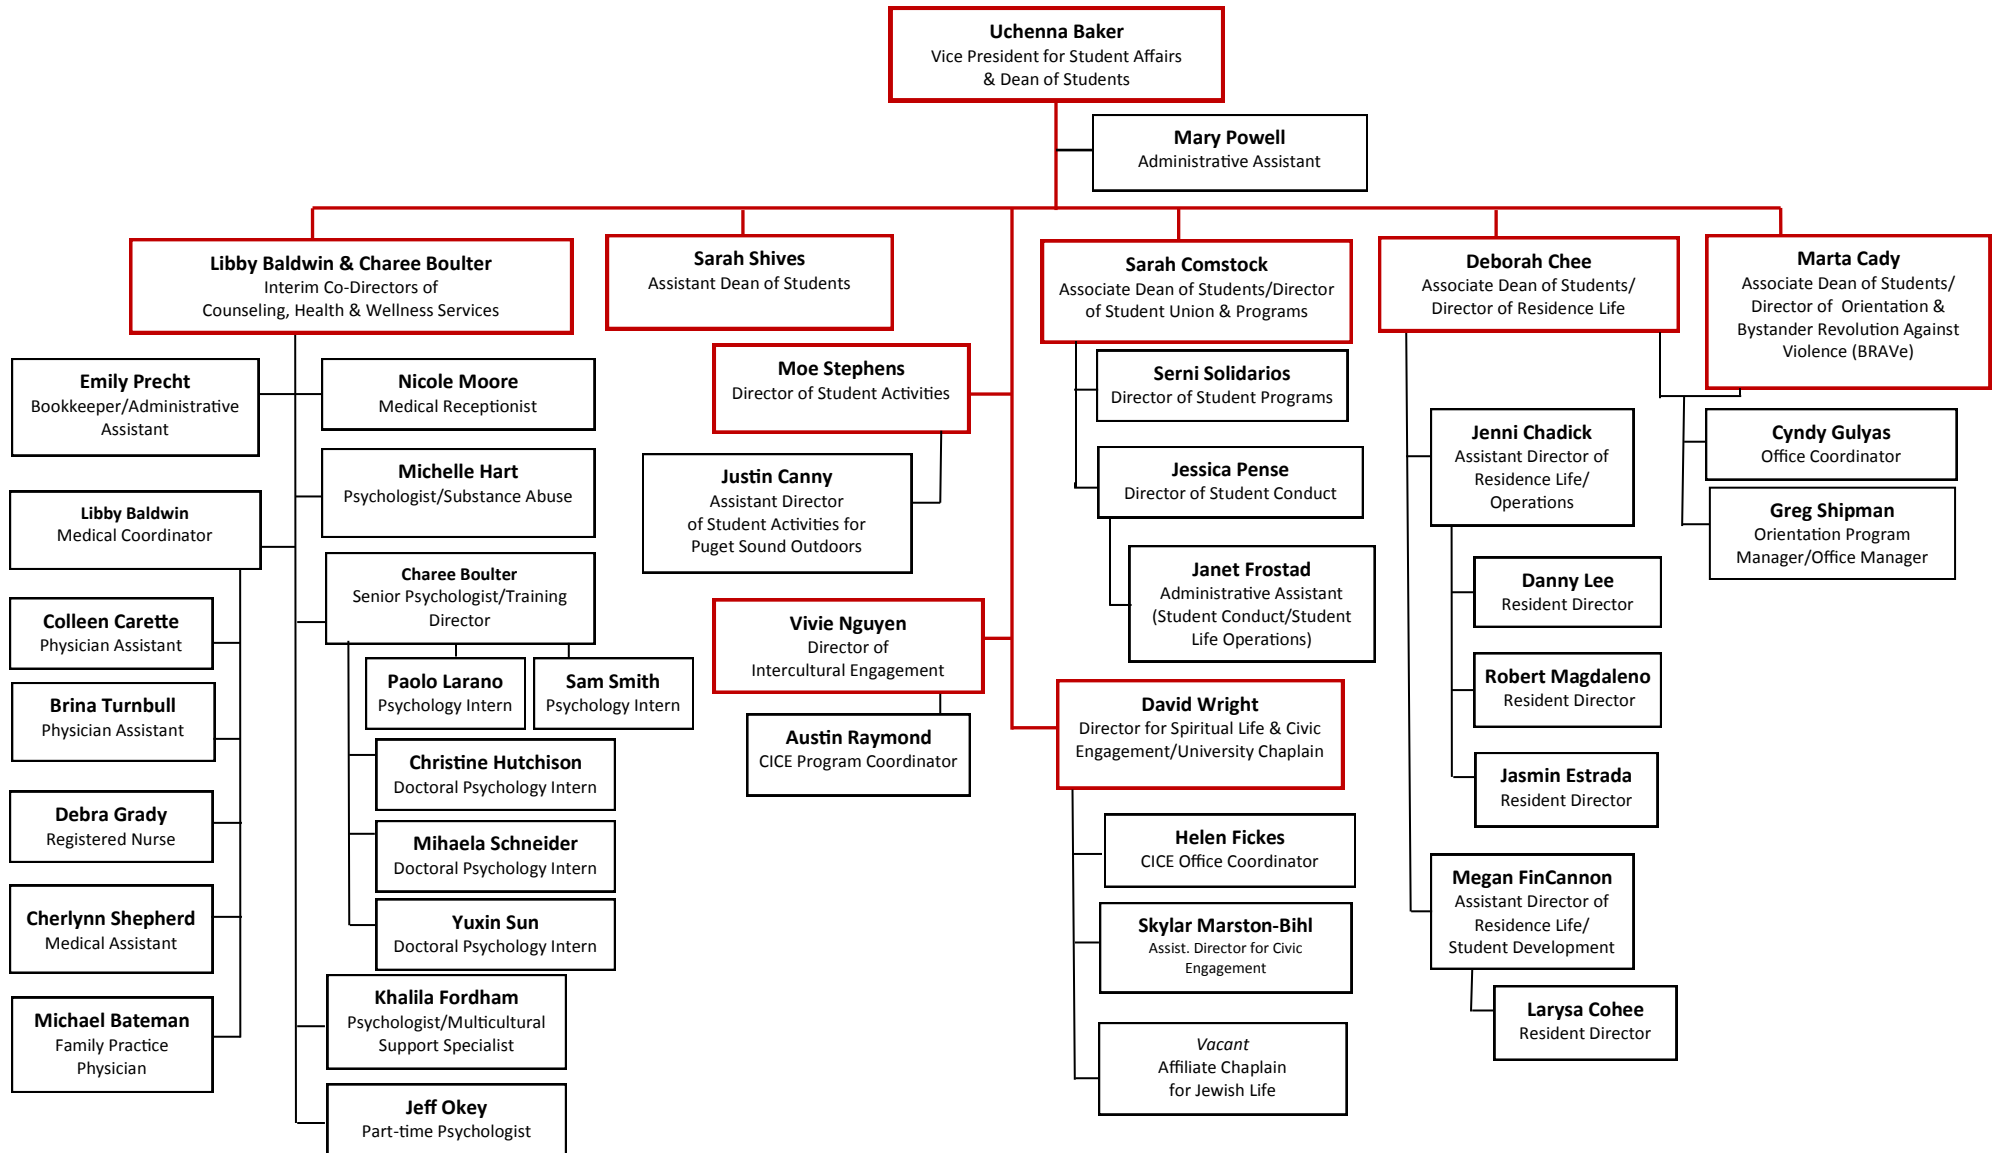

Student Affairs

█ = Student Affairs Leadership Team (SALT)