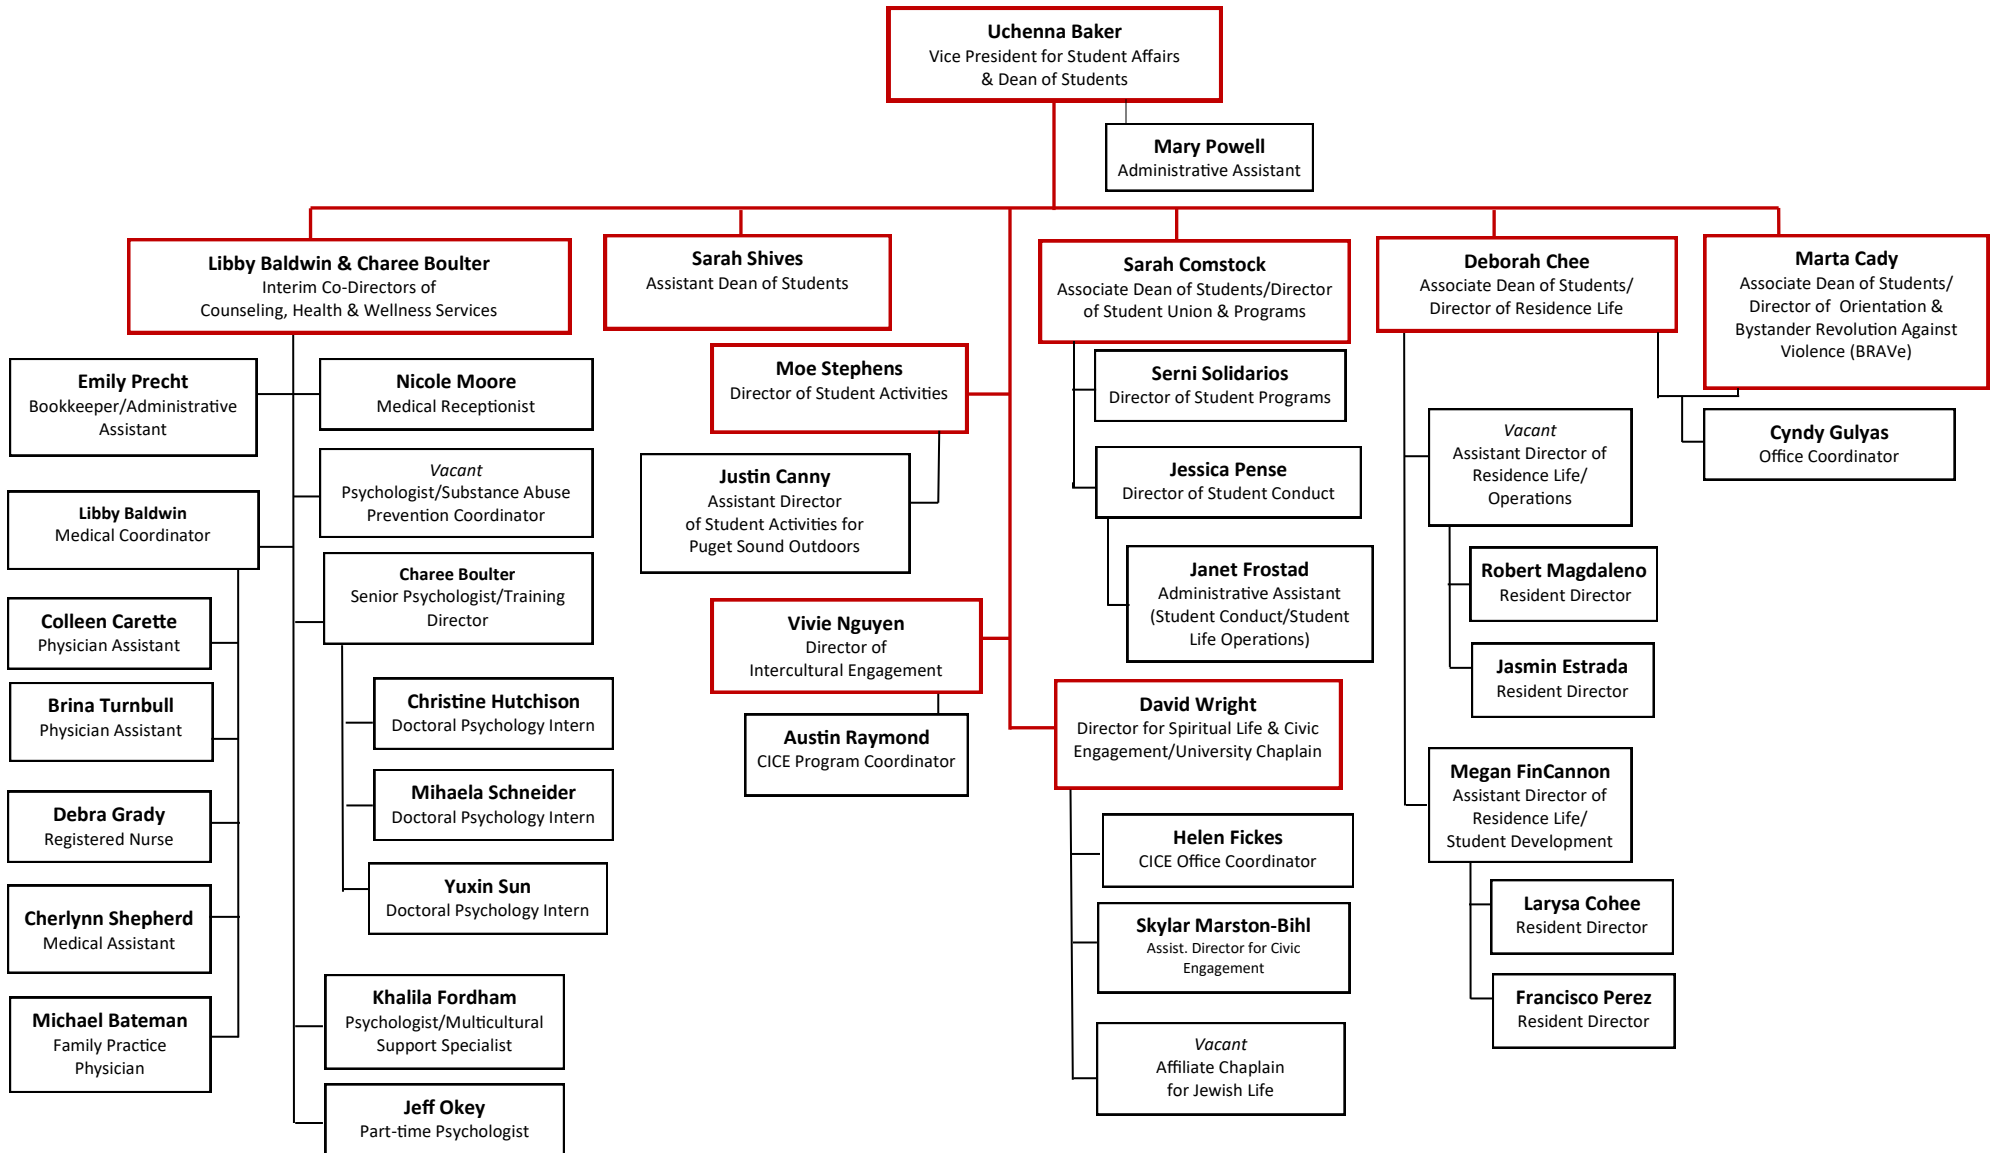

Student Affairs

█ = Student Affairs Leadership Team (SALT)