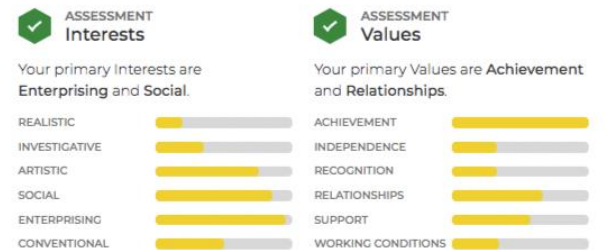

Guiding You to Purpose through Your Education & Career

DISCOVER YOURSELF

- Discover what makes you unique
- Learn how to communicate your values
- Understand where you will find purpose
- Find out how others perceive you

Summary Interests Values Personality Workplace Preferences

MODEL YOUR PATH

- Explore education & career paths that align with your unique gifts
- Examine trends to help choose a major
- Learn how your major can prepare you for different vocational pathways

VERY STRONG MATCH

Video Game Designers

SUBJECT AREA
IT & Computer Science

★ FAVORITE

PROGRAMS

VERY STRONG MATCH

Training and Development Specialists

Design and conduct training and development programs to improve individual and organizational performance. May analyze training needs.

SUBJECT AREA
Business Management & Administration

★ FAVORITE

PROGRAMS

CONNECT TO JOBS

- Find real internship opportunities that resonate with your passion
- Map your education to career options where you are predicted to find purpose
- Prepare for interviews with a library of resources to put your best foot forward

FAIR MATCH

Digital Media Internship

The18 - Boulder, CO
POSTED 10 DAYS AGO

Monitoring usage patterns across our website and in social media, as well as gaining experience with managing a paid media budget....

LEARN MORE

STRONG MATCH

Marketing Intern

Primal - Denver, CO
POSTED A MONTH AGO

Effectively utilize company's social media and blogs. Build and update media lists and databases. We are seeking a Marketing Intern, who is full of creative...

LEARN MORE

PathwayU is an online predictive guidance platform connecting you to your greatest sense of purpose as you make choices throughout your education, career, and employment journey.

CREATE YOUR FREE ACCOUNT TODAY:

<https://pugetsound.pathwayu.com/>