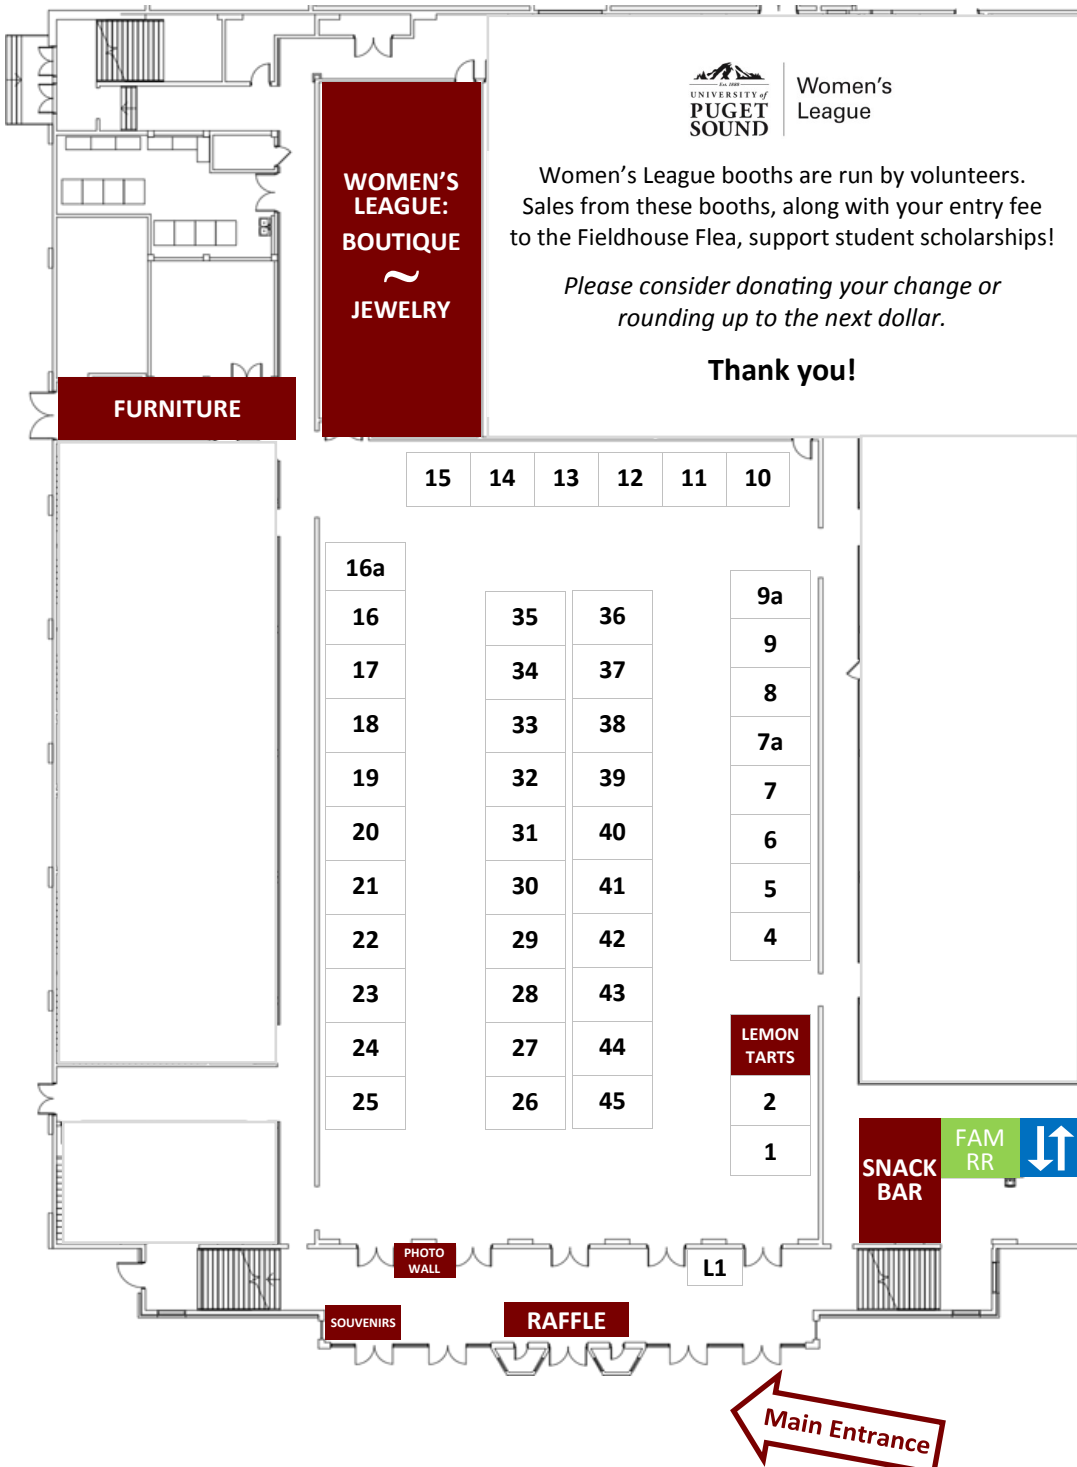

Women's League Booths

- ▲ Books: Books, music, movies
- ▼ Boutique: Collectibles, crystal, etc.
- ▼ Furniture: Tables, chairs, desks, etc.
- ▲ Grandma's Attic: Tag sale bargains!
- ▼ Jewelry: Intact jewelry, pieces/parts
- ▼ Raffle: \$1 per ticket or \$5 = 6 tickets
- ▼ Snack Bar: Grab & go snacks/drinks
- ▼ Souvenir Posters: Initialed by artist Chandler O'Leary, printed on 100lb card stock = \$10. Limited quantity.
- ▼ Tart Booth: Homemade Shortbread/ Lemon Curd Tarts: 1 = \$3; 2 = \$5

2018 Fieldhouse Flea Market | Upstairs Map

Map Key:

- ✱ Raffle Contributor
- ▲ Upstairs
- ▼ Downstairs
- ◀ Located outdoors, in front of the Fieldhouse
- Restroom
- Elevator
- Women's League

Booths: 100% of proceeds benefit student scholarships.
Please consider donating your change or rounding up to the next dollar. Thank you!