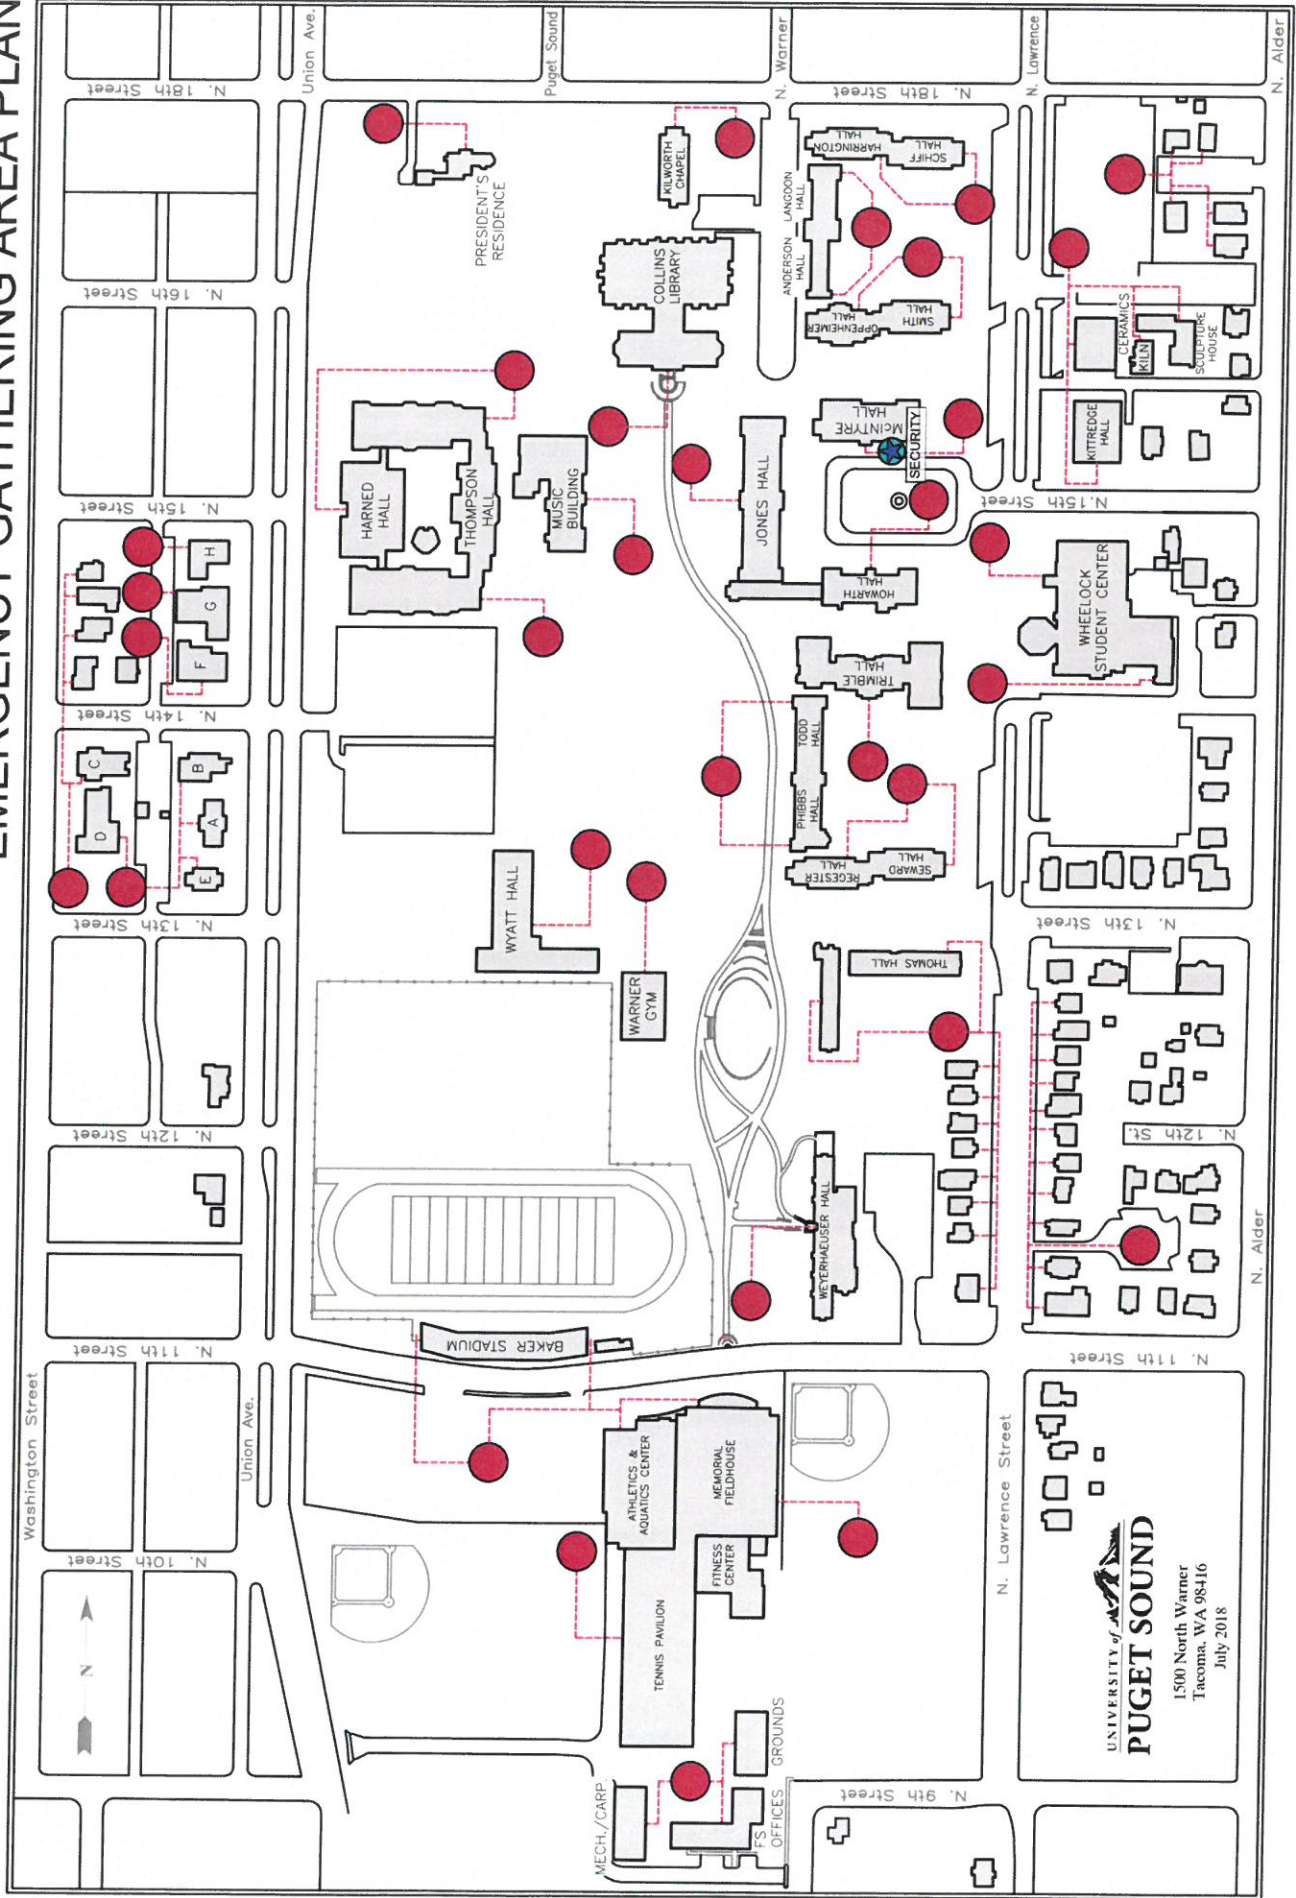

# EMERGENCY GATHERING AREA PLAN

Students, faculty or staff who occupy university houses should gather outside of their main entrance at least 30 feet away from the house.

UNIVERSITY of  **PUGET SOUND**  
 1500 North Warner  
 Tacoma, WA 98416  
 July 2018