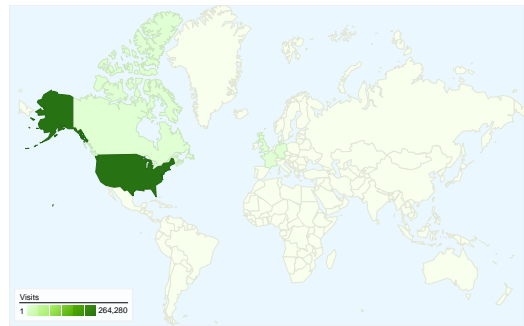

Map Overlay

Traffic Sources Overview

- **Search Engines**
  114,940.00 (42.21%)
- **Direct Traffic**
  92,503.00 (33.97%)
- **Referring Sites**
  64,839.00 (23.81%)

Content Overview

Pages	Pageviews	% Pageviews
/	222,356	28.65%
/academics/academic-	41,562	5.36%
/academics/	21,547	2.78%
/admission/	19,397	2.50%
/academics/departments-and-	19,243	2.48%