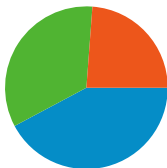

Traffic Sources Overview

- **Search Engines**
  114,940.00 (42.21%)
- **Direct Traffic**
  92,503.00 (33.97%)
- **Referring Sites**
  64,839.00 (23.81%)

Content Overview

Pages	Pageviews	% Pageviews
/	222,356	28.65%
/academics/academic-	41,562	5.36%
/academics/	21,547	2.78%
/admission/	19,397	2.50%
/academics/departments-and-	19,243	2.48%