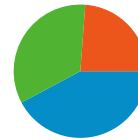

Technical Profile

Browser	Visits	% visits
Internet Explorer	93,545	34.36%
Firefox	79,342	29.14%
Safari	76,528	28.11%
Chrome	19,878	7.30%
Mozilla Compatible Agent	1,870	0.69%

Connection Speed	Visits	% visits
T1	161,663	59.37%
Cable	69,658	25.58%
DSL	20,048	7.36%
Unknown	19,873	7.30%
Dialup	650	0.24%

All traffic sources sent a total of 272,282 visits

-  33.97% Direct Traffic
-  23.81% Referring Sites
-  42.21% Search Engines

- Search Engines
114,940.00 (42.21%)
- Direct Traffic
92,503.00 (33.97%)
- Referring Sites
64,839.00 (23.81%)