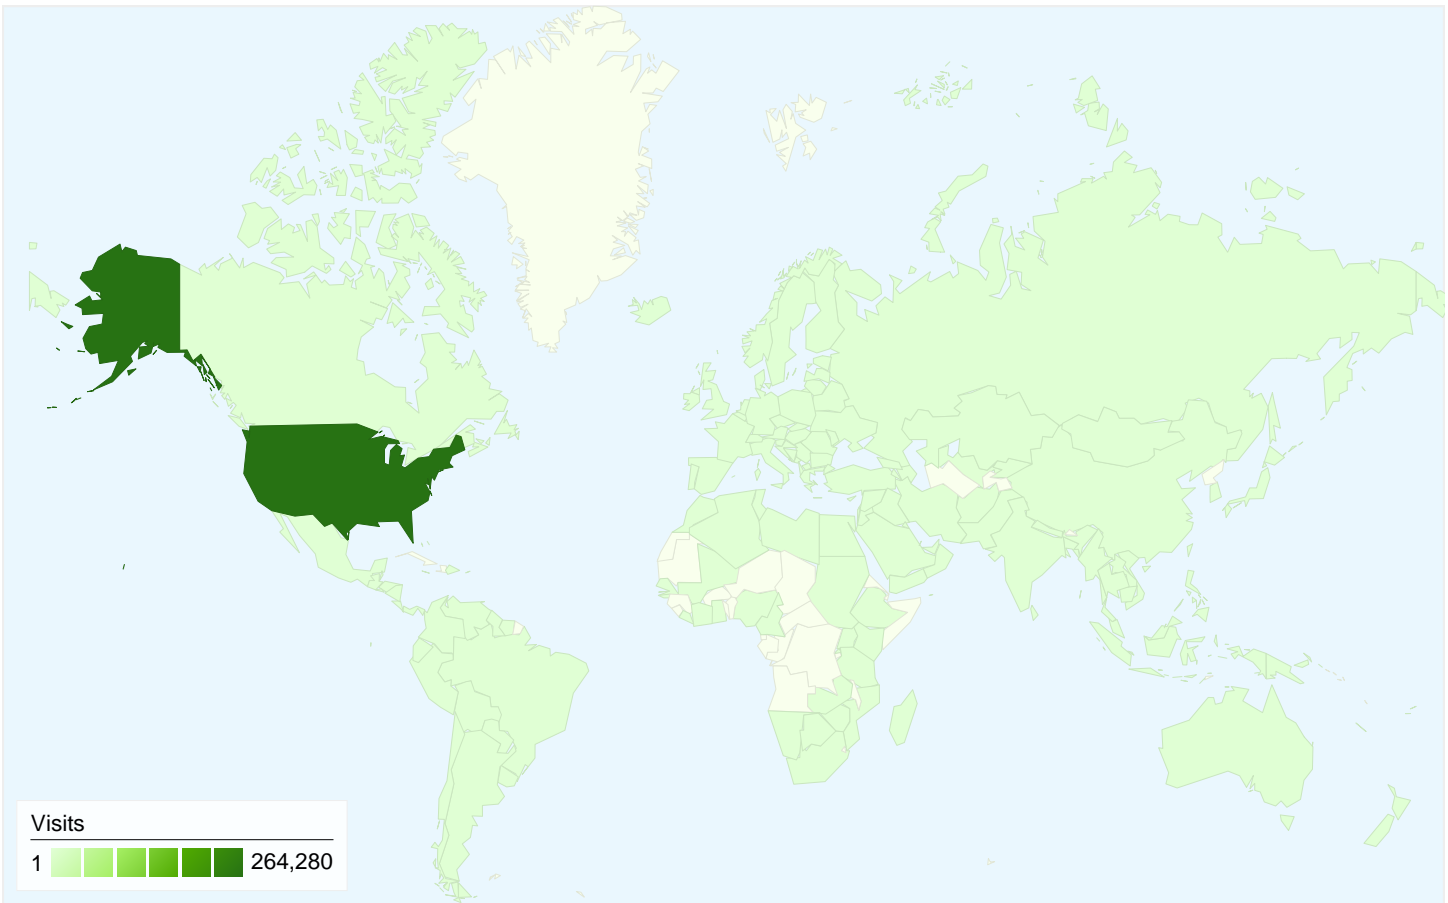

97,056 people visited this site

272,282 Visits

97,056 Absolute Unique Visitors

776,056 Pageviews

2.85 Average Pageviews

00:02:51 Time on Site

59.15% Bounce Rate

28.09% New Visits

All traffic sources sent a total of 272,282 visits

-  33.97% Direct Traffic
-  23.81% Referring Sites
-  42.21% Search Engines

- Search Engines
114,940.00 (42.21%)
- Direct Traffic
92,503.00 (33.97%)
- Referring Sites
64,839.00 (23.81%)

272,282 visits came from 161 countries/territories

Site Usage

Country/Territory	Visits	Pages/Visit	Avg. Time on Site	% New Visits	Bounce Rate
Visits 272,282 % of Site Total: 100.00%	Pages/Visit 2.85 Site Avg: 2.85 (0.00%)	Avg. Time on Site 00:02:51 Site Avg: 00:02:51 (0.00%)	% New Visits 28.10% Site Avg: 28.09% (0.04%)	Bounce Rate 59.15% Site Avg: 59.15% (0.00%)	
United States	264,280	2.86	00:02:52	26.92%	59.08%
Canada	1,049	2.80	00:01:59	76.45%	55.67%
United Kingdom	696	2.50	00:01:46	71.41%	62.79%
Germany	499	2.64	00:01:56	50.90%	65.33%
France	339	2.96	00:02:27	50.44%	69.91%
India	323	2.51	00:02:36	78.95%	60.99%
Mexico	318	2.28	00:01:48	53.46%	69.81%
Spain	279	2.15	00:01:19	77.78%	64.52%
Australia	228	2.54	00:01:45	77.63%	64.04%