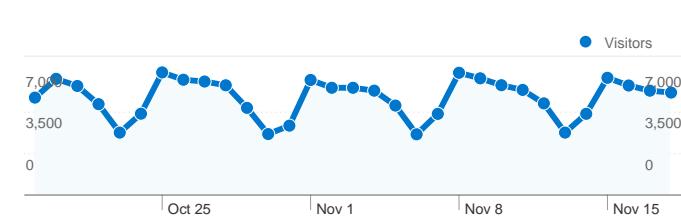

Site Usage

272,282 Visits

59.15% Bounce Rate

776,056 Pageviews

00:02:51 Avg. Time on Site

2.85 Pages/Visit

28.09% % New Visits

Visitors Overview

97,056 people visited this site

272,282 Visits

97,056 Absolute Unique Visitors

776,056 Pageviews

2.85 Average Pageviews

00:02:51 Time on Site

59.15% Bounce Rate

28.09% New Visits

All traffic sources sent a total of 272,282 visits

-  33.97% Direct Traffic
-  23.81% Referring Sites
-  42.21% Search Engines

- Search Engines
114,940.00 (42.21%)
- Direct Traffic
92,503.00 (33.97%)
- Referring Sites
64,839.00 (23.81%)

272,282 visits came from 161 countries/territories

Site Usage

Country/Territory	Visits	Pages/Visit	Avg. Time on Site	% New Visits	Bounce Rate
Visits 272,282 % of Site Total: 100.00%	Pages/Visit 2.85 Site Avg: 2.85 (0.00%)	Avg. Time on Site 00:02:51 Site Avg: 00:02:51 (0.00%)	% New Visits 28.10% Site Avg: 28.09% (0.04%)	Bounce Rate 59.15% Site Avg: 59.15% (0.00%)	
United States	264,280	2.86	00:02:52	26.92%	59.08%
Canada	1,049	2.80	00:01:59	76.45%	55.67%
United Kingdom	696	2.50	00:01:46	71.41%	62.79%
Germany	499	2.64	00:01:56	50.90%	65.33%
France	339	2.96	00:02:27	50.44%	69.91%
India	323	2.51	00:02:36	78.95%	60.99%
Mexico	318	2.28	00:01:48	53.46%	69.81%
Spain	279	2.15	00:01:19	77.78%	64.52%
Australia	228	2.54	00:01:45	77.63%	64.04%